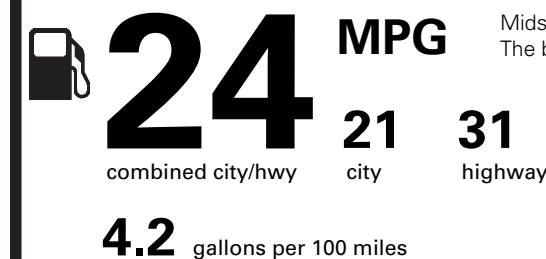

PRICE INFORMATION

BASE PRICE	\$40,170.00
TOTAL OPTIONS/OTHER	4,985.00
TOTAL VEHICLE & OPTIONS/OTHER	45,155.00
DESTINATION & DELIVERY	925.00

(MSRP)

RAMP ONE		TOTAL MSRP \$46,080.00
RA2G		
RAMP TWO	FINAL ASSEMBLY PLANT	This label is affixed pursuant to the Federal Automobile Information Disclosure Act. Gasoline, License, and Title Fees, State and Local taxes are not included. Dealer installed options or accessories are not included unless listed above.
	HERMOSILLO	
METHOD OF TRANSP.	ITEM #: 28-0921 O/T 2	
RAIL		JF052 N RD 2X 830 000080 06 05 18

EPA DOT Fuel Economy and Environment

Gasoline Vehicle

Fuel Economy

Midsized Cars range from 14 to 136 MPG. The best vehicle rates 136 MPGe.

You spend **\$750**

more in fuel costs over 5 years compared to the average new vehicle.