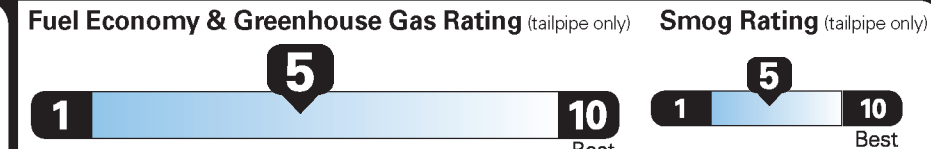

This vehicle emits 370 grams CO₂ per mile. The best emits 0 grams per mile (tailpipe only). Producing and distributing fuel also create emissions; learn more at fueleconomy.gov.

Actual results will vary for many reasons, including driving conditions and how you drive and maintain your vehicle. The average new vehicle gets 27 MPG and costs $6,750 to fuel over 5 years. Cost estimates are based on 15,000 miles per year at $2.40 per gallon. MPGe is miles per gasoline gallon equivalent. Vehicle emissions are a significant cause of climate change and smog.

fueleconomy.gov

Calculate personalized estimates and compare vehicles

GOVERNMENT 5-STAR SAFETY RATINGS

Overall Vehicle Score ★★★★★

Based on the combined ratings of frontal, side and rollover. Should ONLY be compared to other vehicles of similar size and weight.